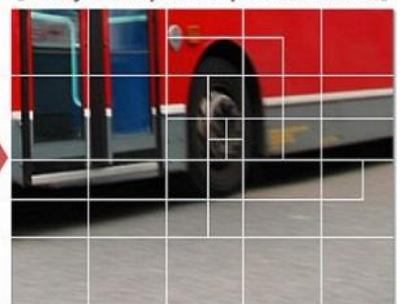

[Newly developed compression format]