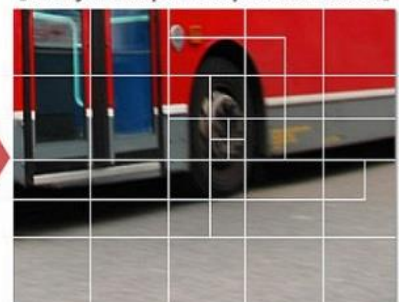

[Newly developed compression format]