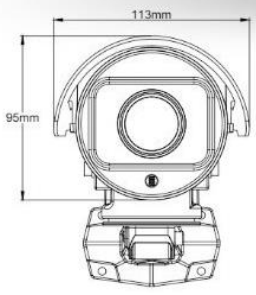

35' (10.7m) wide FOV at front bumper

HD 1080P 1920x1080

HD 720P 1280x720

960H 960x480

2CIF 704x240

CIF 352x240

D1 704x480

Professional
Reliable
Safe