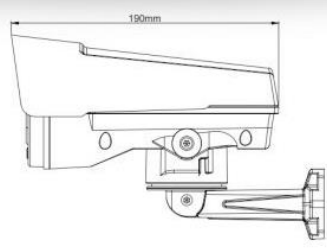

35' (10.7m) wide FOV at front bumper

HD 1080P 1920x1080

HD 720P 1280x720

960H 960x480

2CIF 704x240

CIF 352x240

D1 704x480

Professional
Reliable
Safe