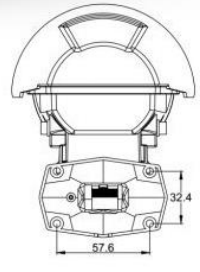

35' (10.7m) wide FOV at front bumper

HD 1080P 1920x1080

HD 720P 1280x720

960H 960x480

2CIF 704x240

CIF 352x240

D1 704x480

Professional
Reliable
Safe