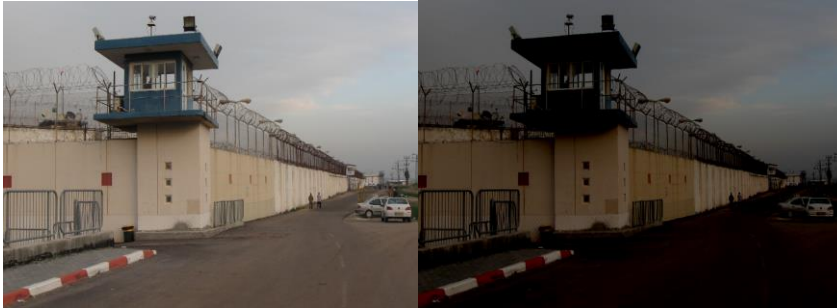

Professional
Reliable
Safe

Funções de alto desempenho para monitoração 24 horas, incluindo:
LowLight, Função IR Inteligente, 3D-DNR (Digital Noise Reduction)
WDR (Wide Dynamic Range), Defog (Anti-Neblina), Auto-Foco e Zoom Óptico

LowLight - Possibilita imagem com melhor qualidade mesmo em baixa luminosidade